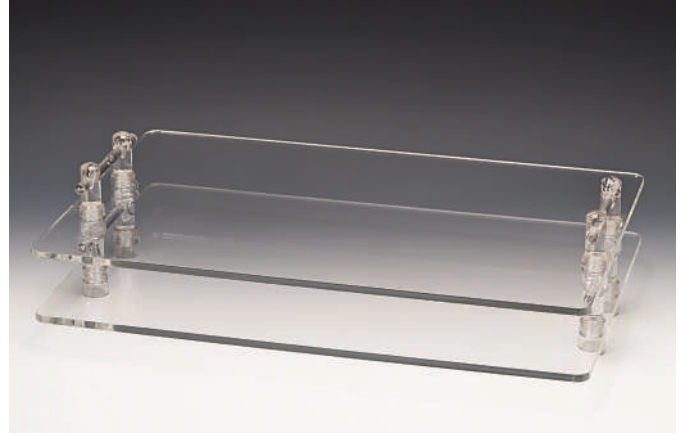

ZCP 584

AKRİLİK TEŞHİR STANDI / DİKDÖRTGEN
ACRYLIC DISPLAY STAND / RECTANGULAR
60 X 40 cm