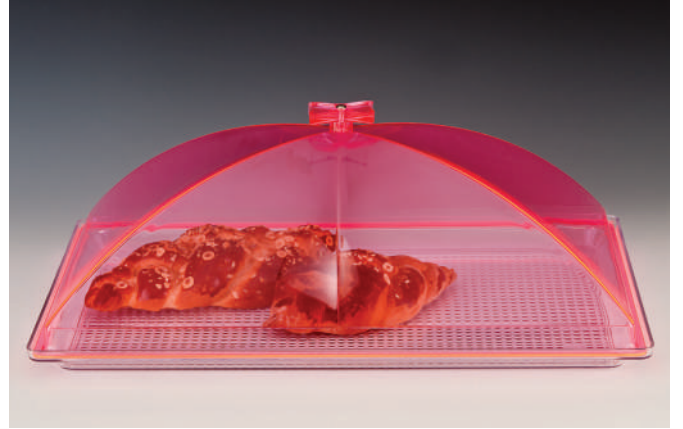

ZCP 375 - P
POLYCARBONAT TEPSİLİ, AKRİLİK KAPAKLI MUHAFAZA KABI / BÜYÜK
STORAGE CUP WITH ACRYLIC COVER AND POLYCARBONATE TRAY / BIG
35 X 55 cm