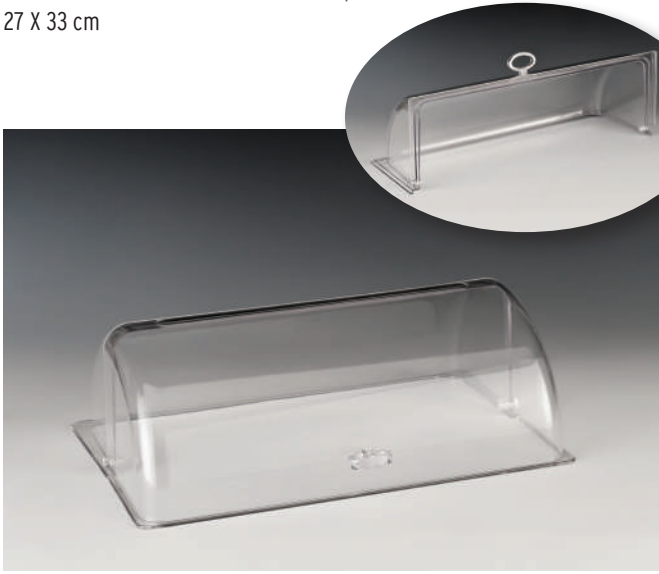

ZCP 264
POLYCARBONAT ROLLTOP KAPAK / KÜÇÜK
POLYCARBONATE ROLLTOP COVER / SMALL
27 X 42 cm