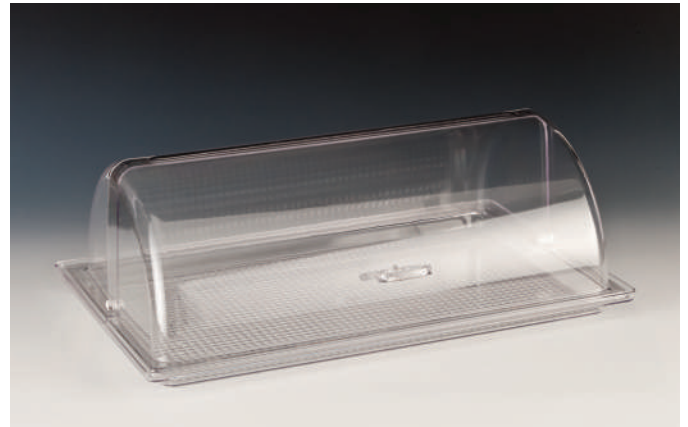

ZCP 214
KOMPLE POLYCARBONAT MUHAFAZA KABI / GN 1/1
FULL POLYCARBONATE FOOD CONTAINER / GN 1/1
35 X 55 X H: 20 cm