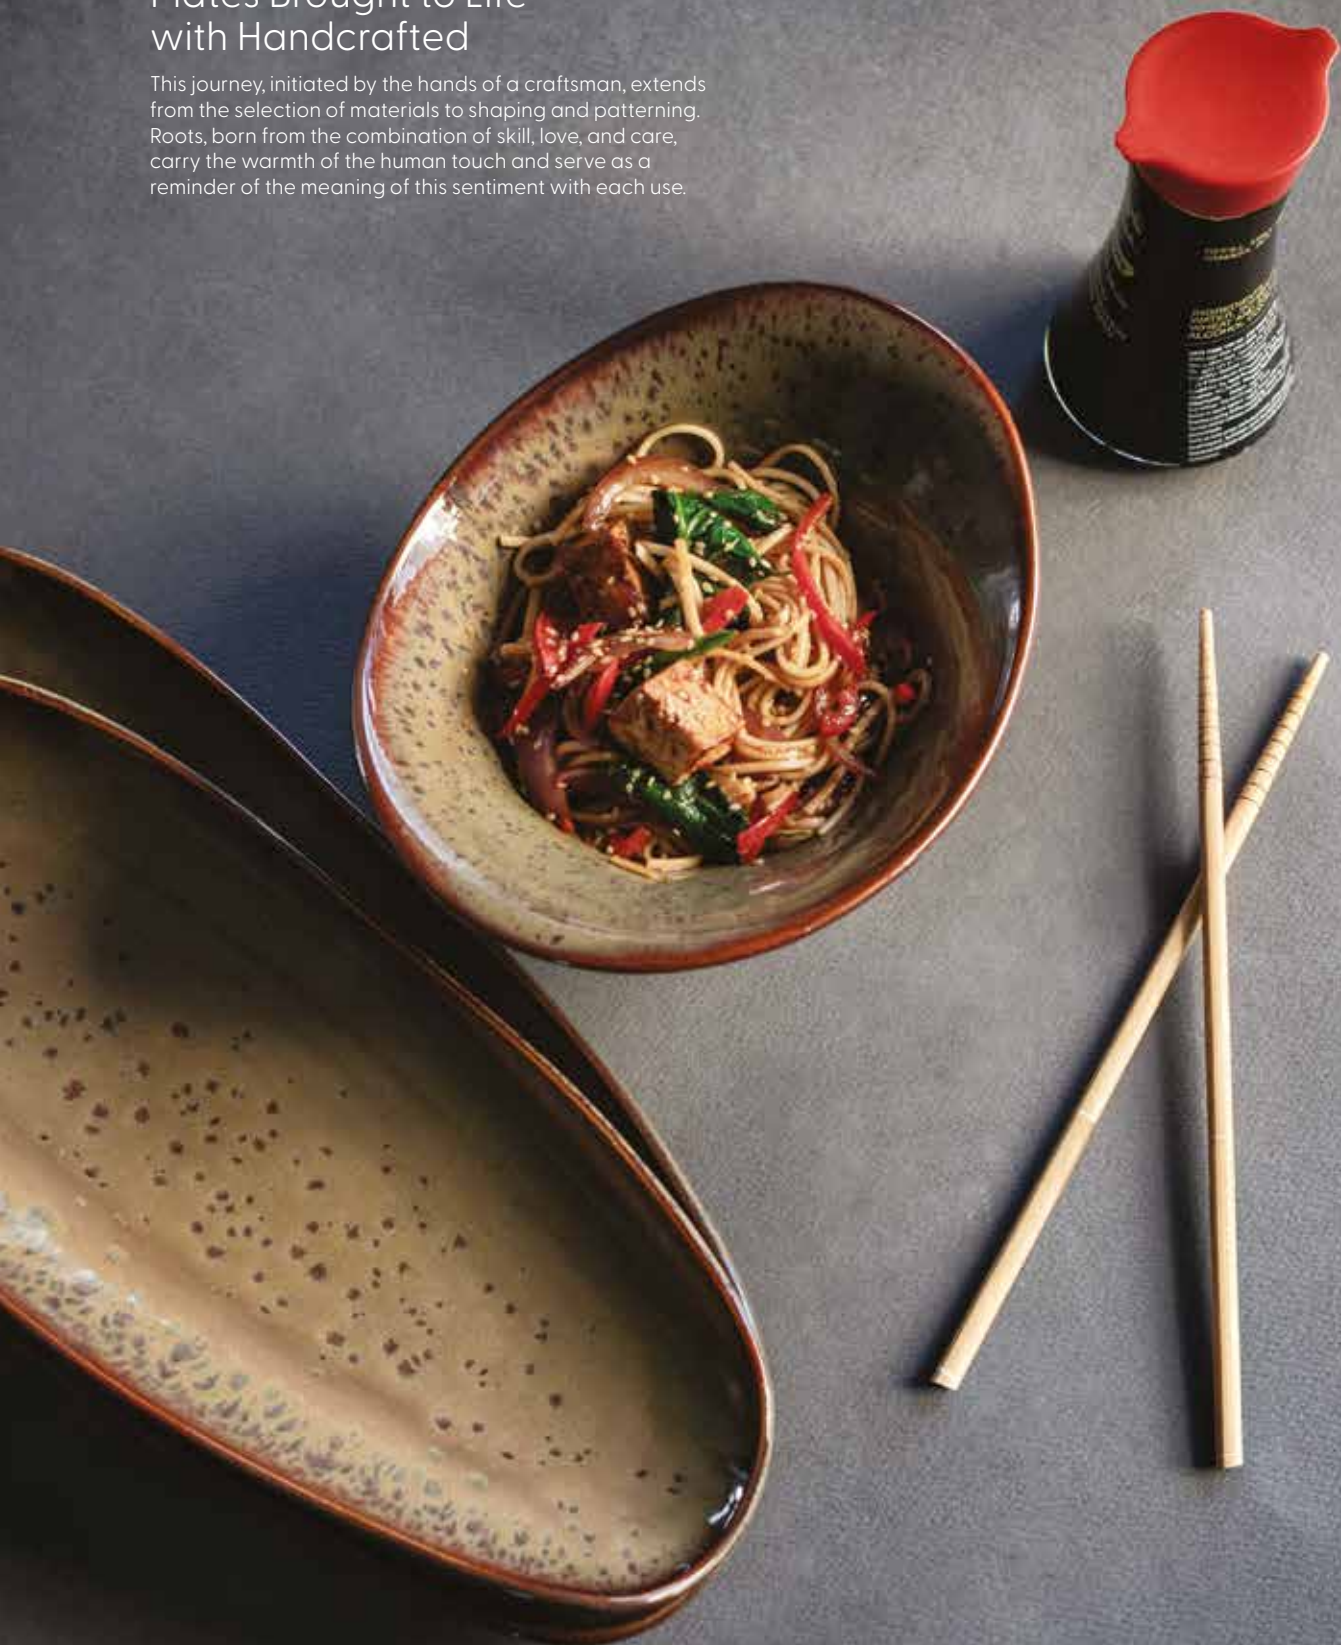

HZL-JRDKT27	27 cm	6
HZL-JRDKT31	31 cm	6
HZL-JRDKT34	34 cm	6

Hazel Jord
Bowl

HZL-JRDKS12	12 cm	150 cc	12
HZL-JRDKS15	15 cm	250 cc	12
HZL-JRDKS19	19 cm	460 cc	6
HZL-JRDKS22	22 cm	680 cc	6

Hazel Sonnet
Platter

HZL-SNTKT23	23 cm	6
HZL-SNTKT30	30 cm	6
HZL-SNTKT33	33 cm	6

Plates Brought to Life with Handcrafted

This journey, initiated by the hands of a craftsman, extends from the selection of materials to shaping and patterning. Roots, born from the combination of skill, love, and care, carry the warmth of the human touch and serve as a reminder of the meaning of this sentiment with each use.